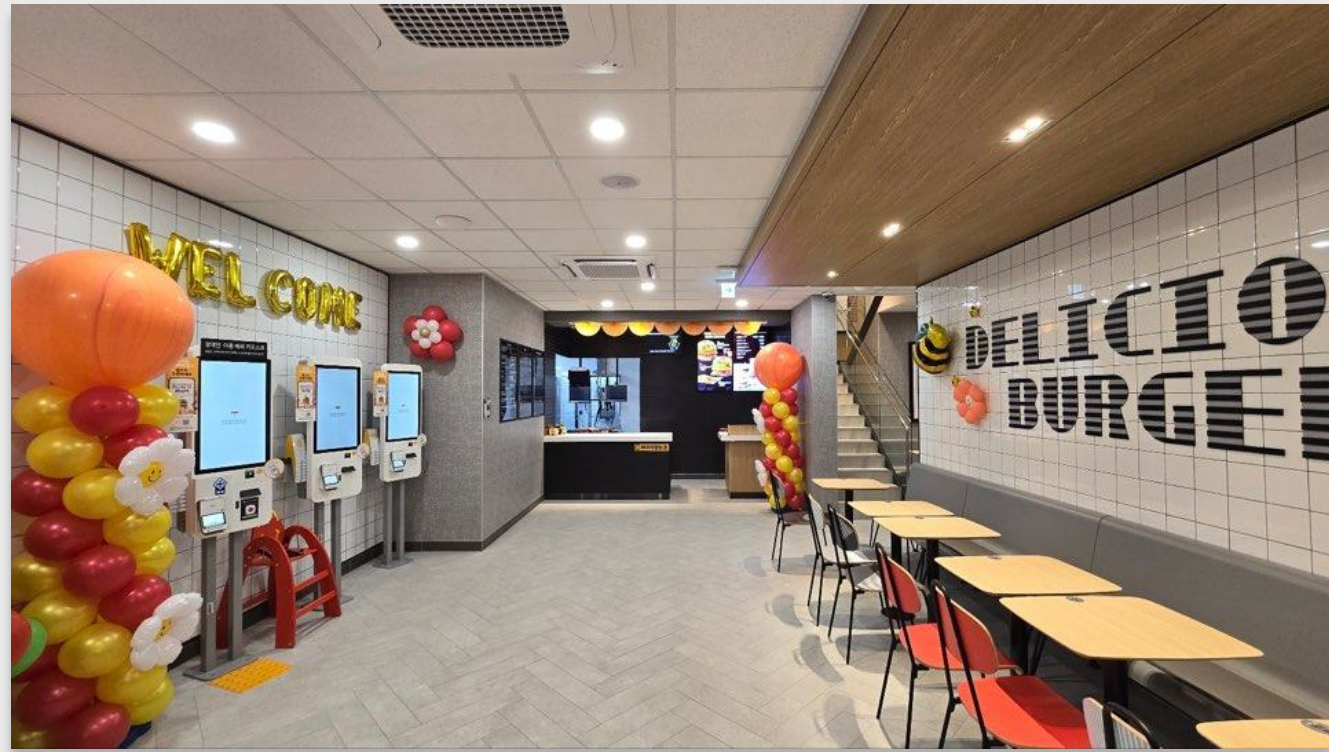

FURNITURE
INTERIOR / 2024

PORTFOLIO //

PRODUCTS
OF SAMIL

FACADE

INNER

FACADE

Counter

Designs

DUNST BOX

DISPLAY STAND