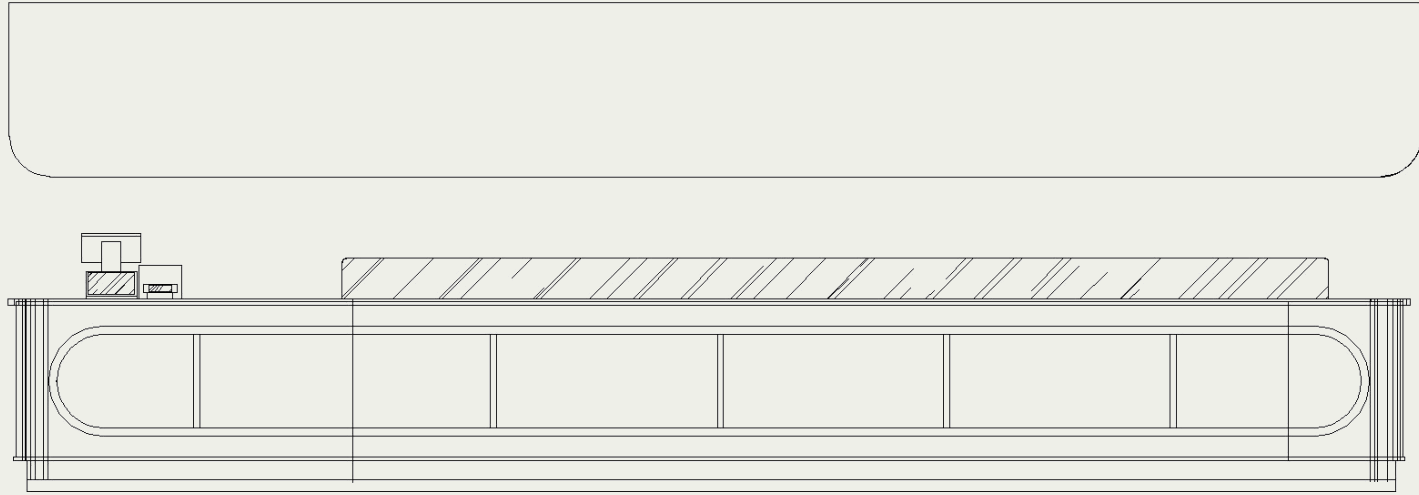

FURNITURE
INTERIOR / 2024

PORTFOLIO //

PRODUCTS
OF SAMIL

FACADE

INNER

FACADE

Counter

Designs

DUNST BOX

DISPLAY STAND